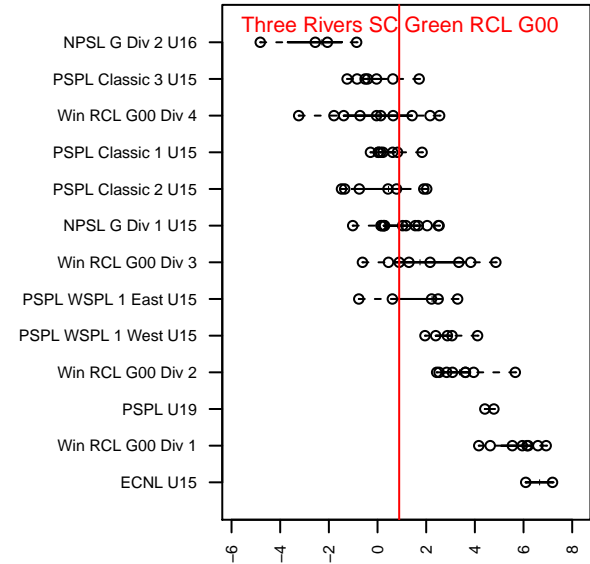

**attack and defense rating
relative to others at age
and all opponents in last 13 months**